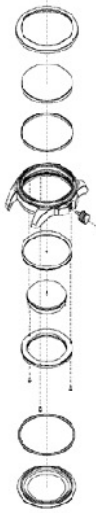

Reference: L300125332

	Reference	Name
→	L299083745	CASE SCREW (1859.448.80)
→	L299083745	CASE SCREW (1859.448.80)
→	L299083745	CASE SCREW (1859.448.80)
→	L319126532	UPPER STANDARD SAPPHIRE GLASS
→	L329126530	SS BEZEL
→	L333126531	PLASTIC CASING RING
→	L349125520	SS CASE BACK L3.258.4
→	L358126207	SS CROWN TUBE
→	L359126516	CROWN SS
→	L379126521	BACK GASKET
→	L379126533	UPPER WHITE GLASS GASKET
→	L379130105	CROWN TUBE GASKET